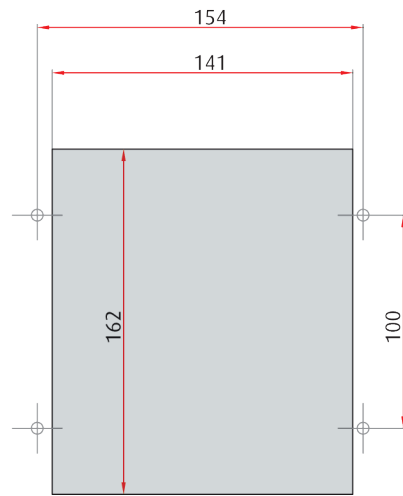

Master single lever
+ troling for 1 motor