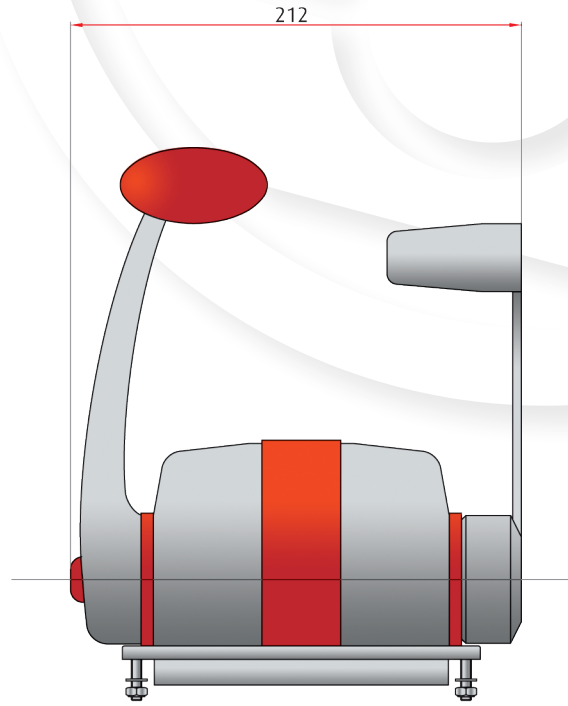

### PRODUCT RANGE

DESCRIPTION	CODE
• Single lever chrome plated for 1 motor + trolling; red handle	30090.1-CR
• Single lever black for 1 motor + trolling; red handle	30090.1-SR
• Master chrome plated for 1 motor + trolling; red handle	3390.1-CR
• Master black for 1 motor + trolling; red handle	3390.1-SR
• Repeater chrome plated for 1 motor + trolling; red handle	3090.1-CR
• Repeater black for 1 motor + trolling; red handle	3090.1-SR

## INSTALLATION SCHEME FOR 2 COMMAND STATIONS

Note:  
mmmmmm is the length in mm

## DIMENSIONS, FOOTPRINTS AND DRILLING MASKS

Repeater single lever  
+ troling for 1 motor

Master single lever  
+ troling for 1 motor

**Flexball Italiana S.r.l.**

Via San Luigi 13/A - 10043 Orbassano (To) - Italy