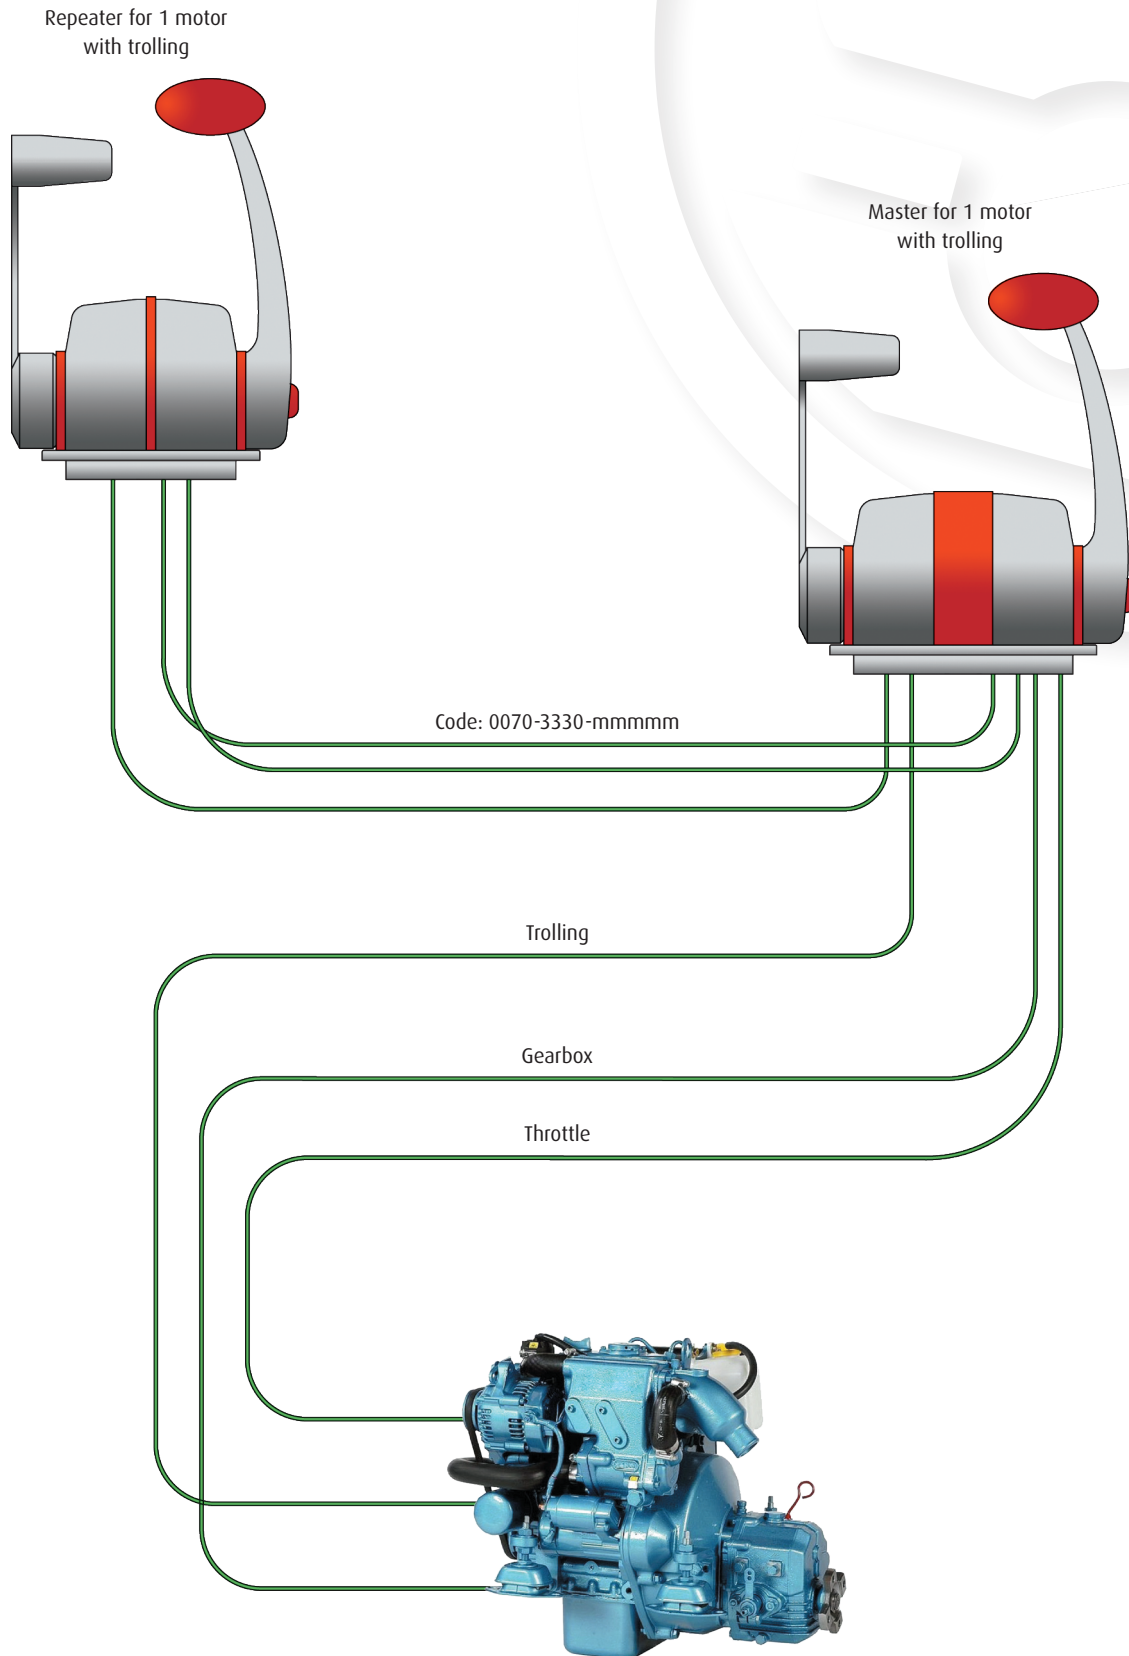

INSTALLATION SCHEME FOR 2 COMMAND STATIONS

Note:
mmmmmm is the length in mm