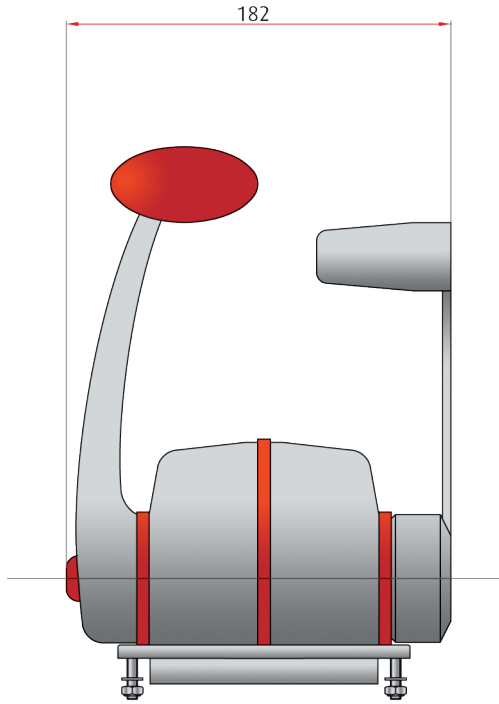

DIMENSIONS, FOOTPRINTS AND DRILLING MASKS

Repeater single lever
+ troling for 1 motor