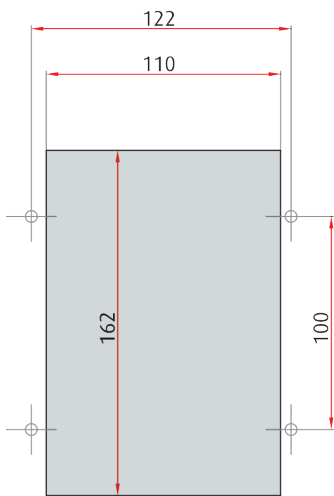

Master single lever
+ troling for 1 motor