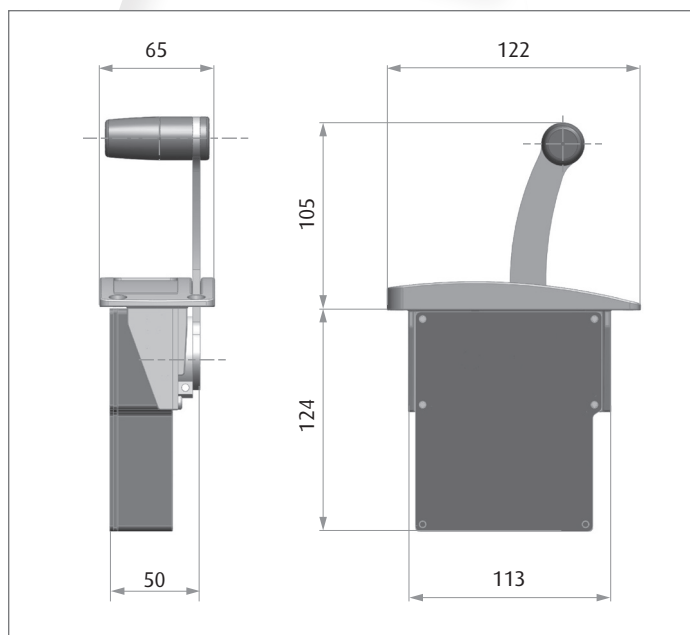

4000

Electronic control

▼ Modular control for single and side by side mounting

- Suitable for all types of engines
- Easy mounting
- Reliable
- Precise
- Simple
- Reactive

DIMENSIONS

Flexball Italiana S.r.l.