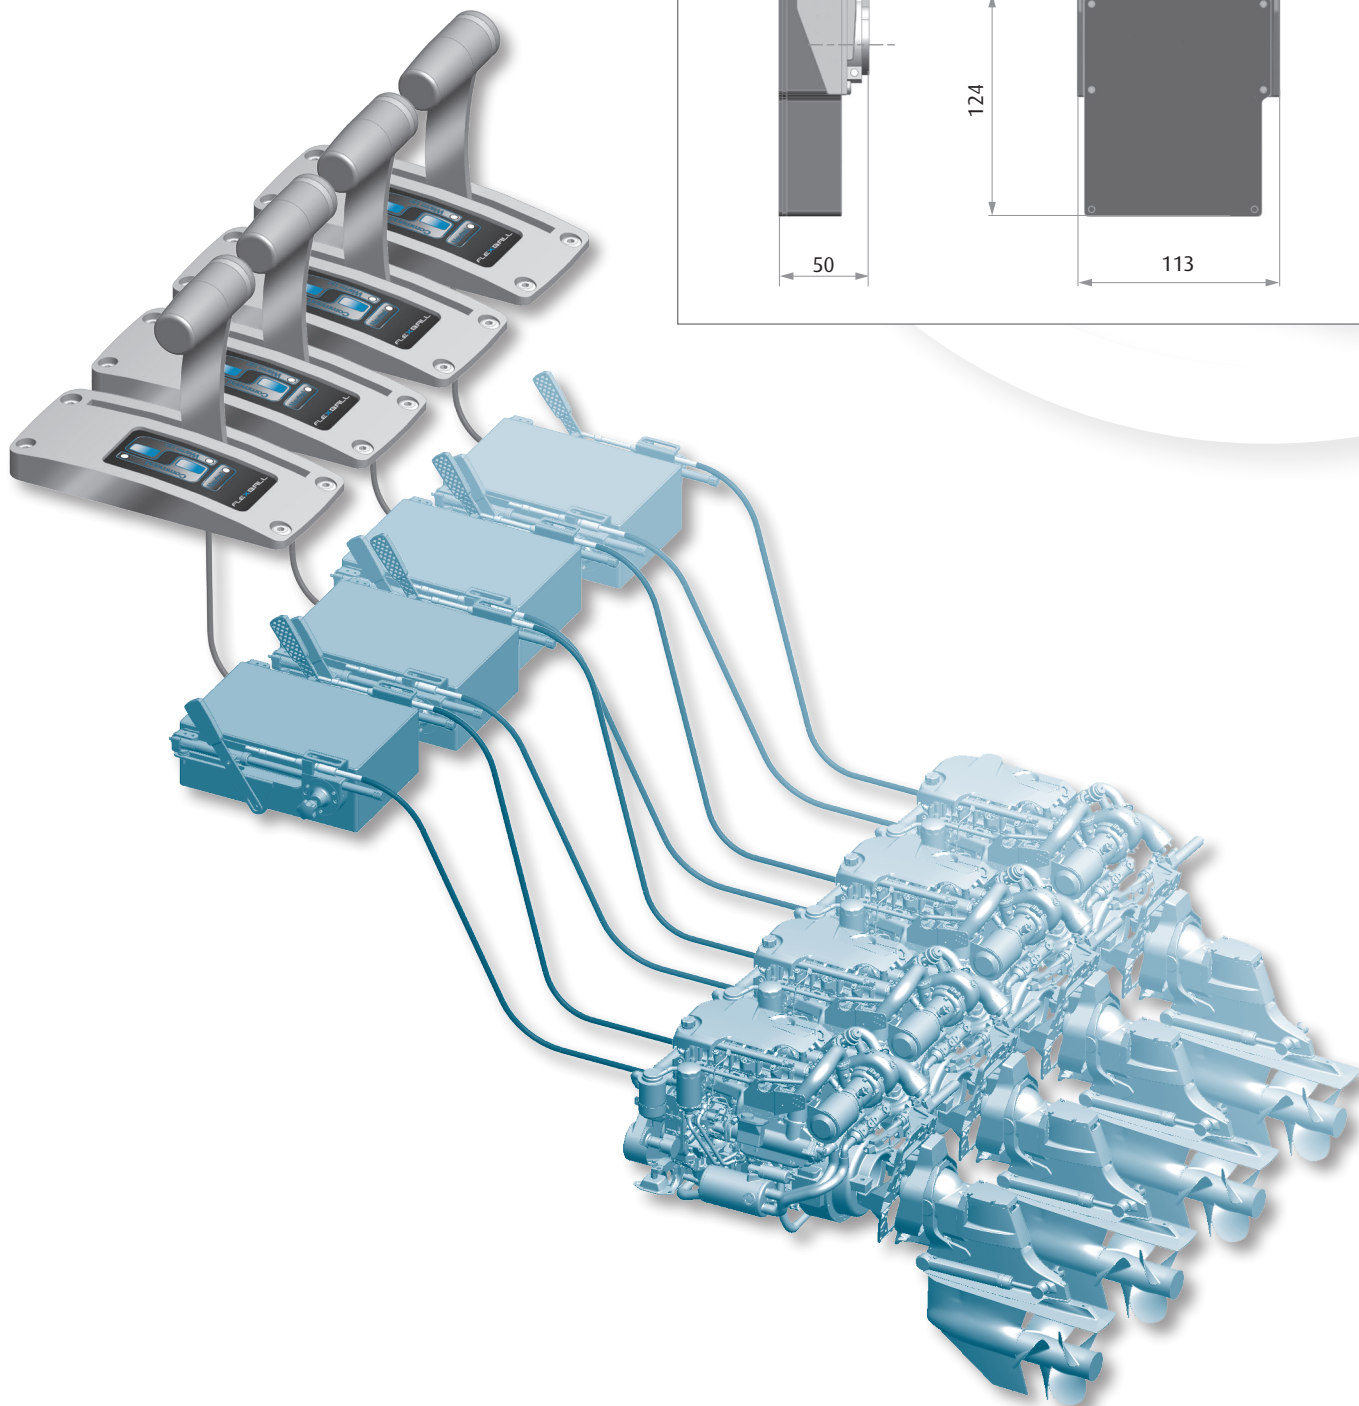

4000

Electronic control

▼ Modular control for single and side by side mounting

- Suitable for all types of engines
- Easy mounting
- Reliable
- Precise
- Simple
- Reactive

DIMENSIONS

Flexball Italiana S.r.l.