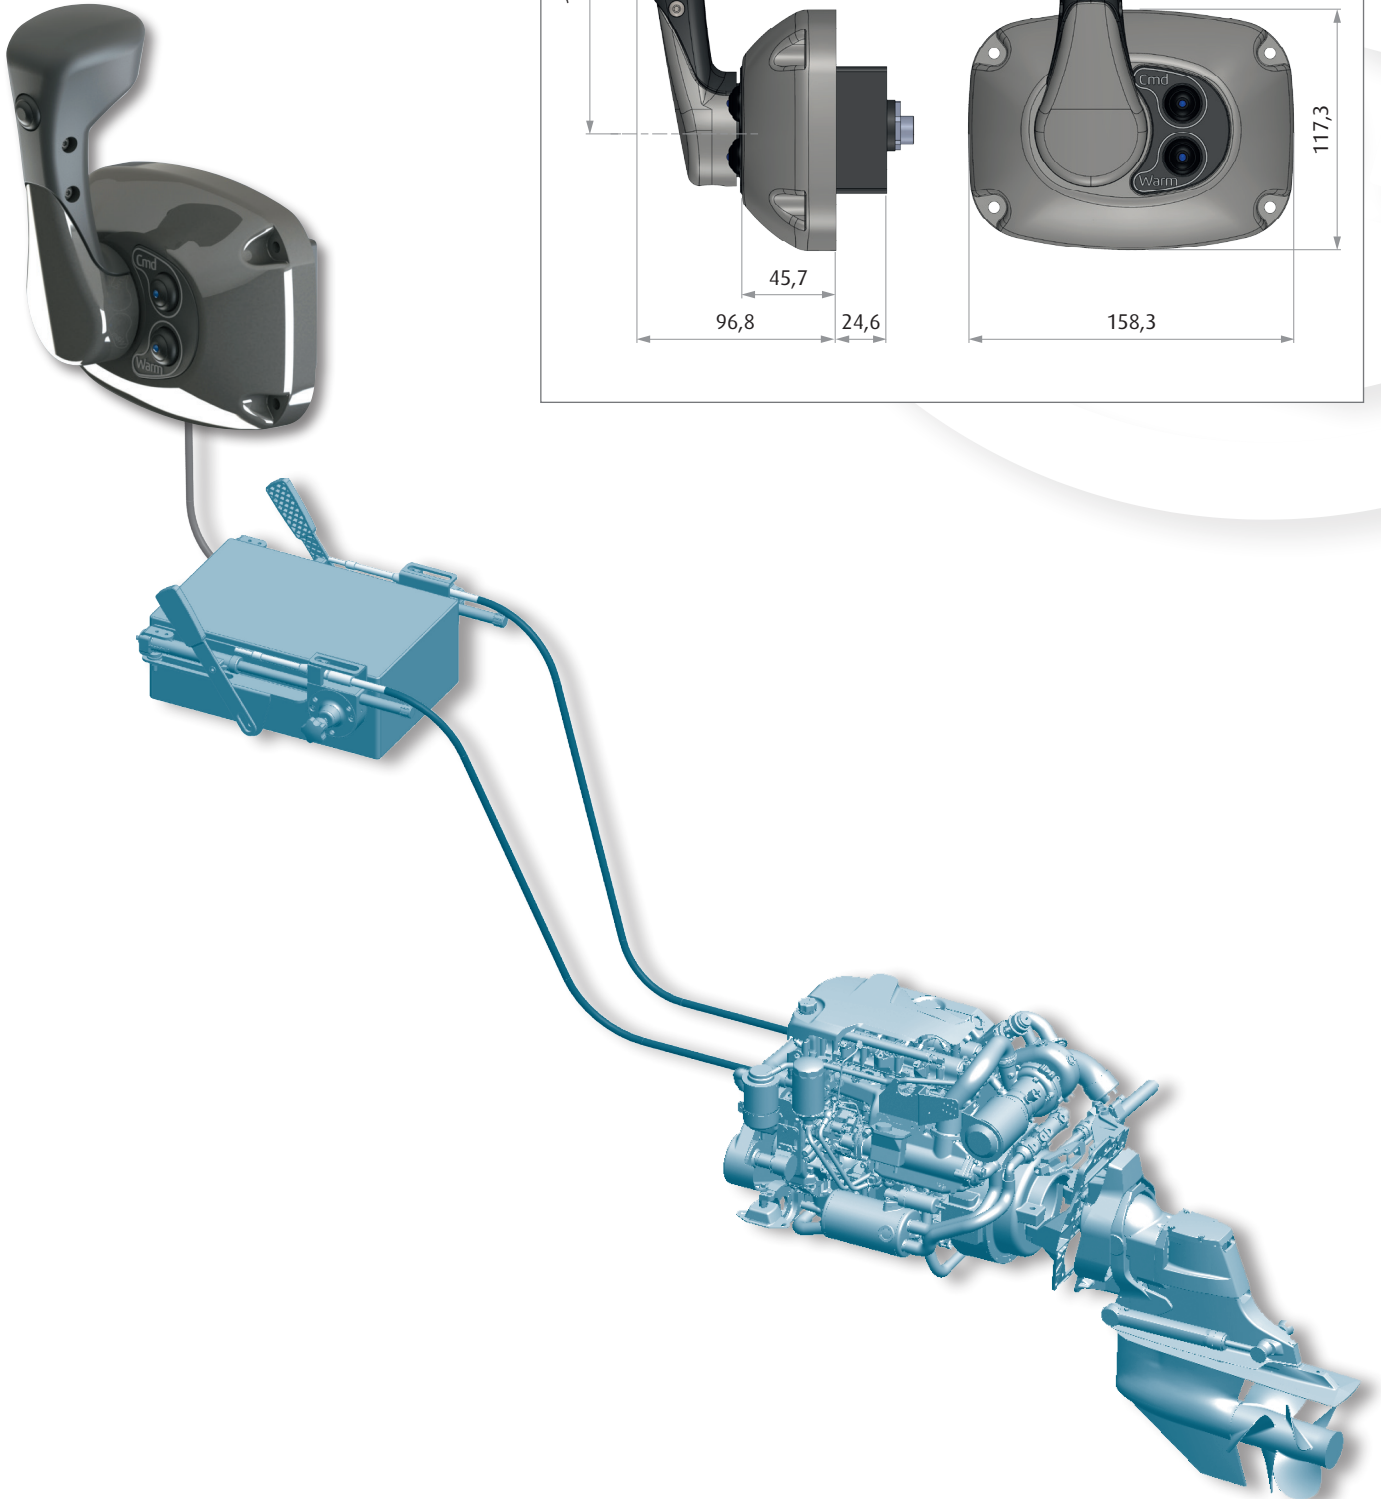

DIMENSIONS

Flexball Italiana S.r.l.

Via San Luigi 13/A - 10043 Orbassano (To) - Italy

Tel 0039.011 90.38.900 - Fax 0039.011 90.38.747

info@flexballitaliana.com

www.flexballitaliana.com

FLEXBALL ITALIANA

WR CONTROLS GROUP