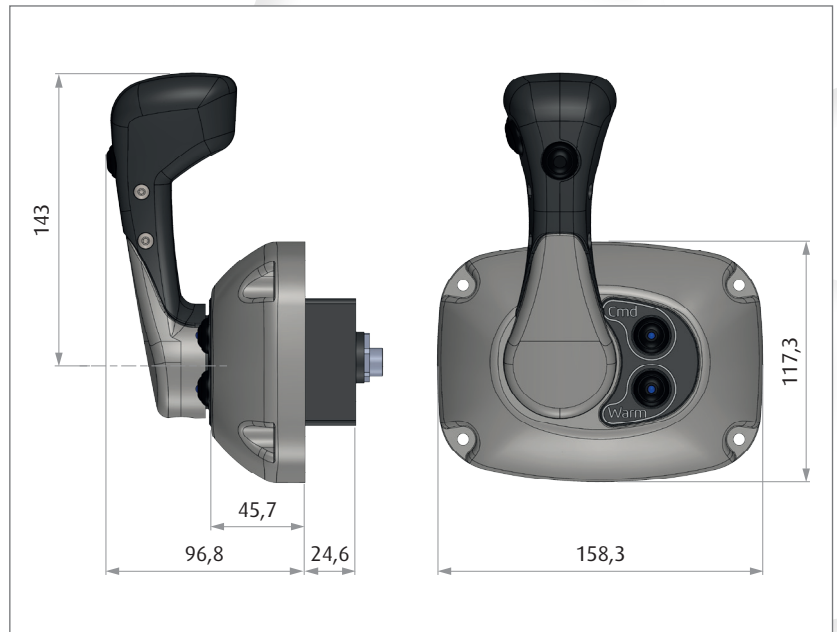

DIMENSIONS

Flexball Italiana S.r.l.

Via San Luigi 13/A - 10043 Orbassano (To) - Italy

Tel 0039.011 90.38.900 - Fax 0039.011 90.38.747

info@flexballitaliana.com

www.flexballitaliana.com

FLEXBALL ITALIANA

WR CONTROLS GROUP